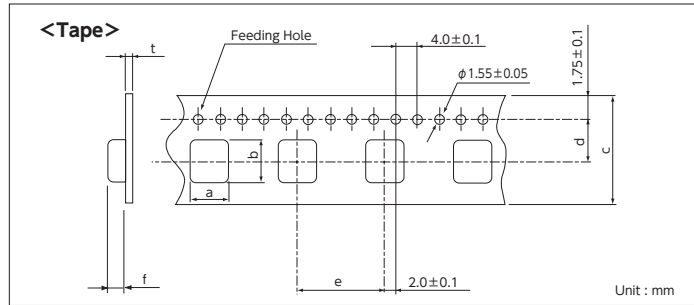

Emboss Carrier Tape (SMD Crystal Oscillators)

Standard Specification

VC-TCXO/TCXO

TYPE	a	b	c	d	e	f	t	A	B	W1	W2
DSA/DSB535SGA	3.5 ±0.1	5.4 ±0.1	12.0 ±0.2	5.50 ±0.1	8.0 ±0.1	1.7 ±0.1	0.30 ±0.05	φ330 ±2	φ100 ±1	13.5 ±1.0	18.5 max.
DSA/DSB321SDN	2.8 ±0.1	3.5 ±0.1	8.0 ±0.2	3.50 ±0.05	4.0 ±0.1	1.5 ±0.1	0.25 ±0.05	φ180 +0/-3	φ60 +1/-0	9.0 ±0.3	11.4 ±1.0
DSA/DSB221SDN	2.3 ±0.1	2.8 ±0.1	8.0 ±0.2	3.50 ±0.05	4.0 ±0.1	1.15 ±0.1	0.30 ±0.05	φ180 +0/-3	φ60 +1/-0	9.0 ±0.3	11.4 ±1.0
DSA/DSB211SDN/SP/SPX DSB211SJA	1.95 ±0.10	2.35 ±0.10	8.0 ±0.2	3.50 ±0.05	4.0 ±0.1	0.85 ±0.1	0.20 ±0.05	φ180 +0/-3	φ60 +1/-0	9.0 ±0.3	11.4 ±1.0
DSA/DSB1612SDN DSB1612WA/WEB DSK1612ATD	1.45 ±0.10	1.85 ±0.10	8.0 ±0.2	3.50 ±0.05	4.0 ±0.1	0.8 ±0.1	0.20 ±0.05	φ180 +0/-3	φ60 +1/-0	9.0 ±0.3	11.4 ±1.0

※ 1: To indicate product name and other information, place those information on a label, and affix the label on one side of the flange.
 2: DSA/DSB535SGA reel φ180 available.