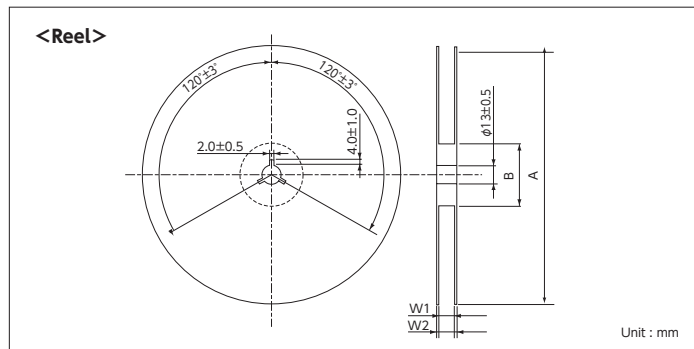

Emboss Carrier Tape (SMD Crystal Oscillators)

Standard Specification

VC-TCXO/TCXO

TYPE	a	b	c	d	e	f	t	A	B	W1	W2
DSA/DSB535SGA	3.5 ±0.1	5.4 ±0.1	12.0 ±0.2	5.50 ±0.1	8.0 ±0.1	1.7 ±0.1	0.30 ±0.05	φ330 ±2	φ100 ±1	13.5 ±1.0	18.5 max.
DSA/DSB321SDN	2.8 ±0.1	3.5 ±0.1	8.0 ±0.2	3.50 ±0.05	4.0 ±0.1	1.5 ±0.1	0.25 ±0.05	φ180 +0/-3	φ60 +1/-0	9.0 ±0.3	11.4 ±1.0
DSA/DSB221SDN	2.3 ±0.1	2.8 ±0.1	8.0 ±0.2	3.50 ±0.05	4.0 ±0.1	1.15 ±0.1	0.30 ±0.05	φ180 +0/-3	φ60 +1/-0	9.0 ±0.3	11.4 ±1.0
DSA/DSB211SDN/SP/SPX DSB211SJA	1.95 ±0.10	2.35 ±0.10	8.0 ±0.2	3.50 ±0.05	4.0 ±0.1	0.85 ±0.1	0.20 ±0.05	φ180 +0/-3	φ60 +1/-0	9.0 ±0.3	11.4 ±1.0
DSA/DSB1612SDN DSB1612WA/WEB DSK1612ATD	1.45 ±0.10	1.85 ±0.10	8.0 ±0.2	3.50 ±0.05	4.0 ±0.1	0.8 ±0.1	0.20 ±0.05	φ180 +0/-3	φ60 +1/-0	9.0 ±0.3	11.4 ±1.0

※ 1: To indicate product name and other information, place those information on a label, and affix the label on one side of the flange.
 2: DSA/DSB535SGA reel φ180 available.